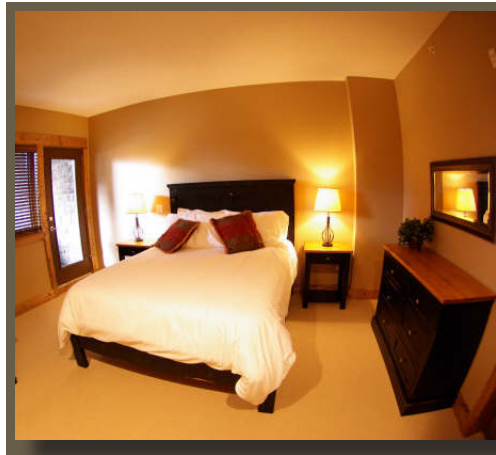

TRICKLE CREEK CONDOS

AT KIMBERLEY ALPINE RESORT

FULLY FURNISHED • MOUNTAINSIDE LUXURY • APPOINTED KITCHENS

UNIT FEATURES

3 BEDROOM / 2 BATHROOMS
PRIVATE HOT TUB
HARDWOOD FLOORS
ELEGANT FURNISHINGS
SPACIOUS PRIVATE DECK
AIR CONDITIONING