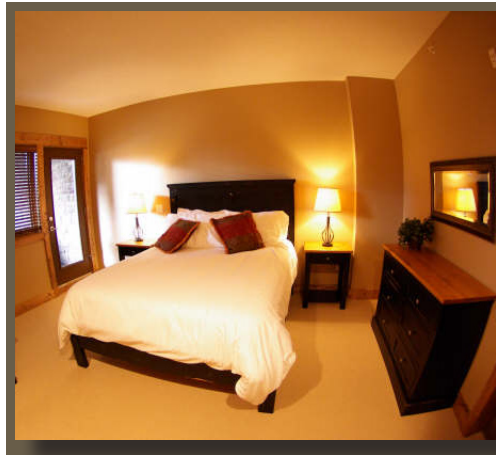

# TRICKLE CREEK CONDOS

AT KIMBERLEY ALPINE RESORT

STARTING AT \$410K

FULLY FURNISHED • MOUNTAINSIDE LUXURY • APPOINTED KITCHENS

## UNIT FEATURES

3 BEDROOM / 2 BATHROOMS  
PRIVATE HOT TUB  
HARDWOOD FLOORS  
ELEGANT FURNISHINGS  
SPACIOUS PRIVATE DECK  
AIR CONDITIONING